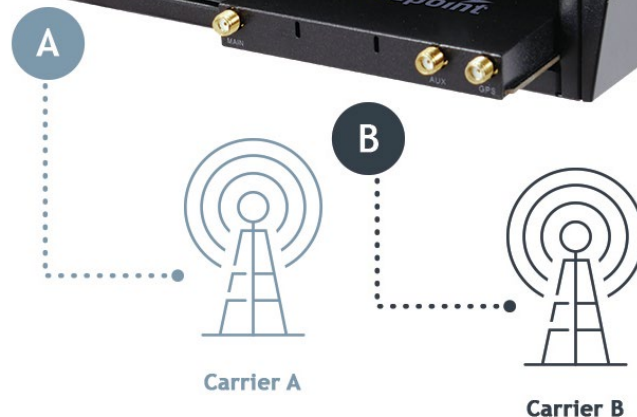

Cradlepoint MC400 Integrated 4G LTE Modem

Dual Modem Technology for More Bandwidth and Higher Availability

RETHINKING WHAT'S POSSIBLE AT THE EDGE

The MC400 Integrated 3G/4G/LTE Modem fuses enterprise reliability with unparalleled agility for networking at the edge. Adding a second MC400 modem provides enterprises greater bandwidth for additional users and today's demanding applications. In addition, more and more enterprises are demanding the ability to support diverse LTE carriers within a single router for high availability requirements.

- + Load balance and add burst bandwidth for peak periods
- + Deploy multiple wireless backup connections to help acquire 99.99% uptime

Each modem includes two SIM slots for even more data plan diversity options. The Cradlepoint MC400 is available in the following versions:

+ Verizon	+ Generic (additional carriers in the U.S. & Canada)
+ AT&T	
+ Sprint	+ Europe

COMPATIBLE PRODUCTS

+ AER3100 Series	+ ARC CBA850*	+ COR IBR1100 with Dual-modem Dock
+ AER2100 Series	+ ARC CBA750B*	
+ AER1600 Series	+ ARC MBR1400*	

2. *ARC products support a single modem only.

FEATURES

+ Dual integrated modem capability	+ Adds support for Verizon XLTE (Band 4 AWS)
+ Dual SIM slots in each modem	+ Adds support for AT&T LTE Band 2 & Band 5
+ Active GPS (available on most models)	+ Adds support for Sprint LTE

GO TO CRADLEPOINT.COM/MC400 TO LEARN MORE.

BENEFITS:

- + *Higher availability: cut-the-wire networking solution with 4G LTE for primary and failover connectivity*
- + *Ultimate WAN Diversity™: Combine 4G LTE with dual-modem, dual-SIM, and multi-carrier functionality; Ethernet; and/or WiFi as WAN*
- + *Flexibility: Auto-switch SIM cards when you've reached your data plan cap*
- + *Future-proof your network: Single versatile hardware platform supports several carriers*